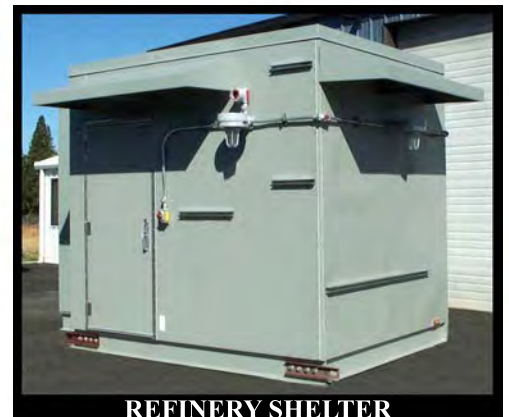

SHELTER ONE®

CABINETS / SHELTERS / ENCLOSURES

DATA CENTER SHELTER

INDUSTRIAL POWER DISTRIBUTION

SPECIAL DESIGNS

AIRPORT APPLICATION

ROOFTOP APPLICATION

CONTROL ROOM SHELTER

www.shelter1.com

Voice: (541) 479-4622 Fax: (541) 479-5289

SHELTER ONE®

CABINETS / SHELTERS / ENCLOSURES

GENERATOR SHELTER

APPLICATIONS FOR:

- . MCC CONTROL ROOMS
- . REMOTE DATA CENTERS
- . FLOORLESS PUMP HOUSE
- . HYDROGEN GENERATION
- . BATTERY ENCLOSURES
- . LABORATORY SHELTERS
- . PROCESS CONTROL ROOMS
- . GENERATOR SHELTERS
- . STEAM ANALYSIS SHELTERS
- . ELECTRICAL SUB-STATIONS
- . INVERTOR HOUSINGS
- . TRANSFORMER HOUSINGS
- . WATER TREATMENT
- . ELECTRICAL CONTROL ROOMS

REMOVABLE FLOOR PLATES

PROCESS CONTROL INTERIOR

ELECTRICAL SWITCH SHELTER

PROCESS CONTROL SHELTER

REFINERY SHELTER

www.shelter1.com

Voice: (541) 479-4622 Fax: (541) 479-5289